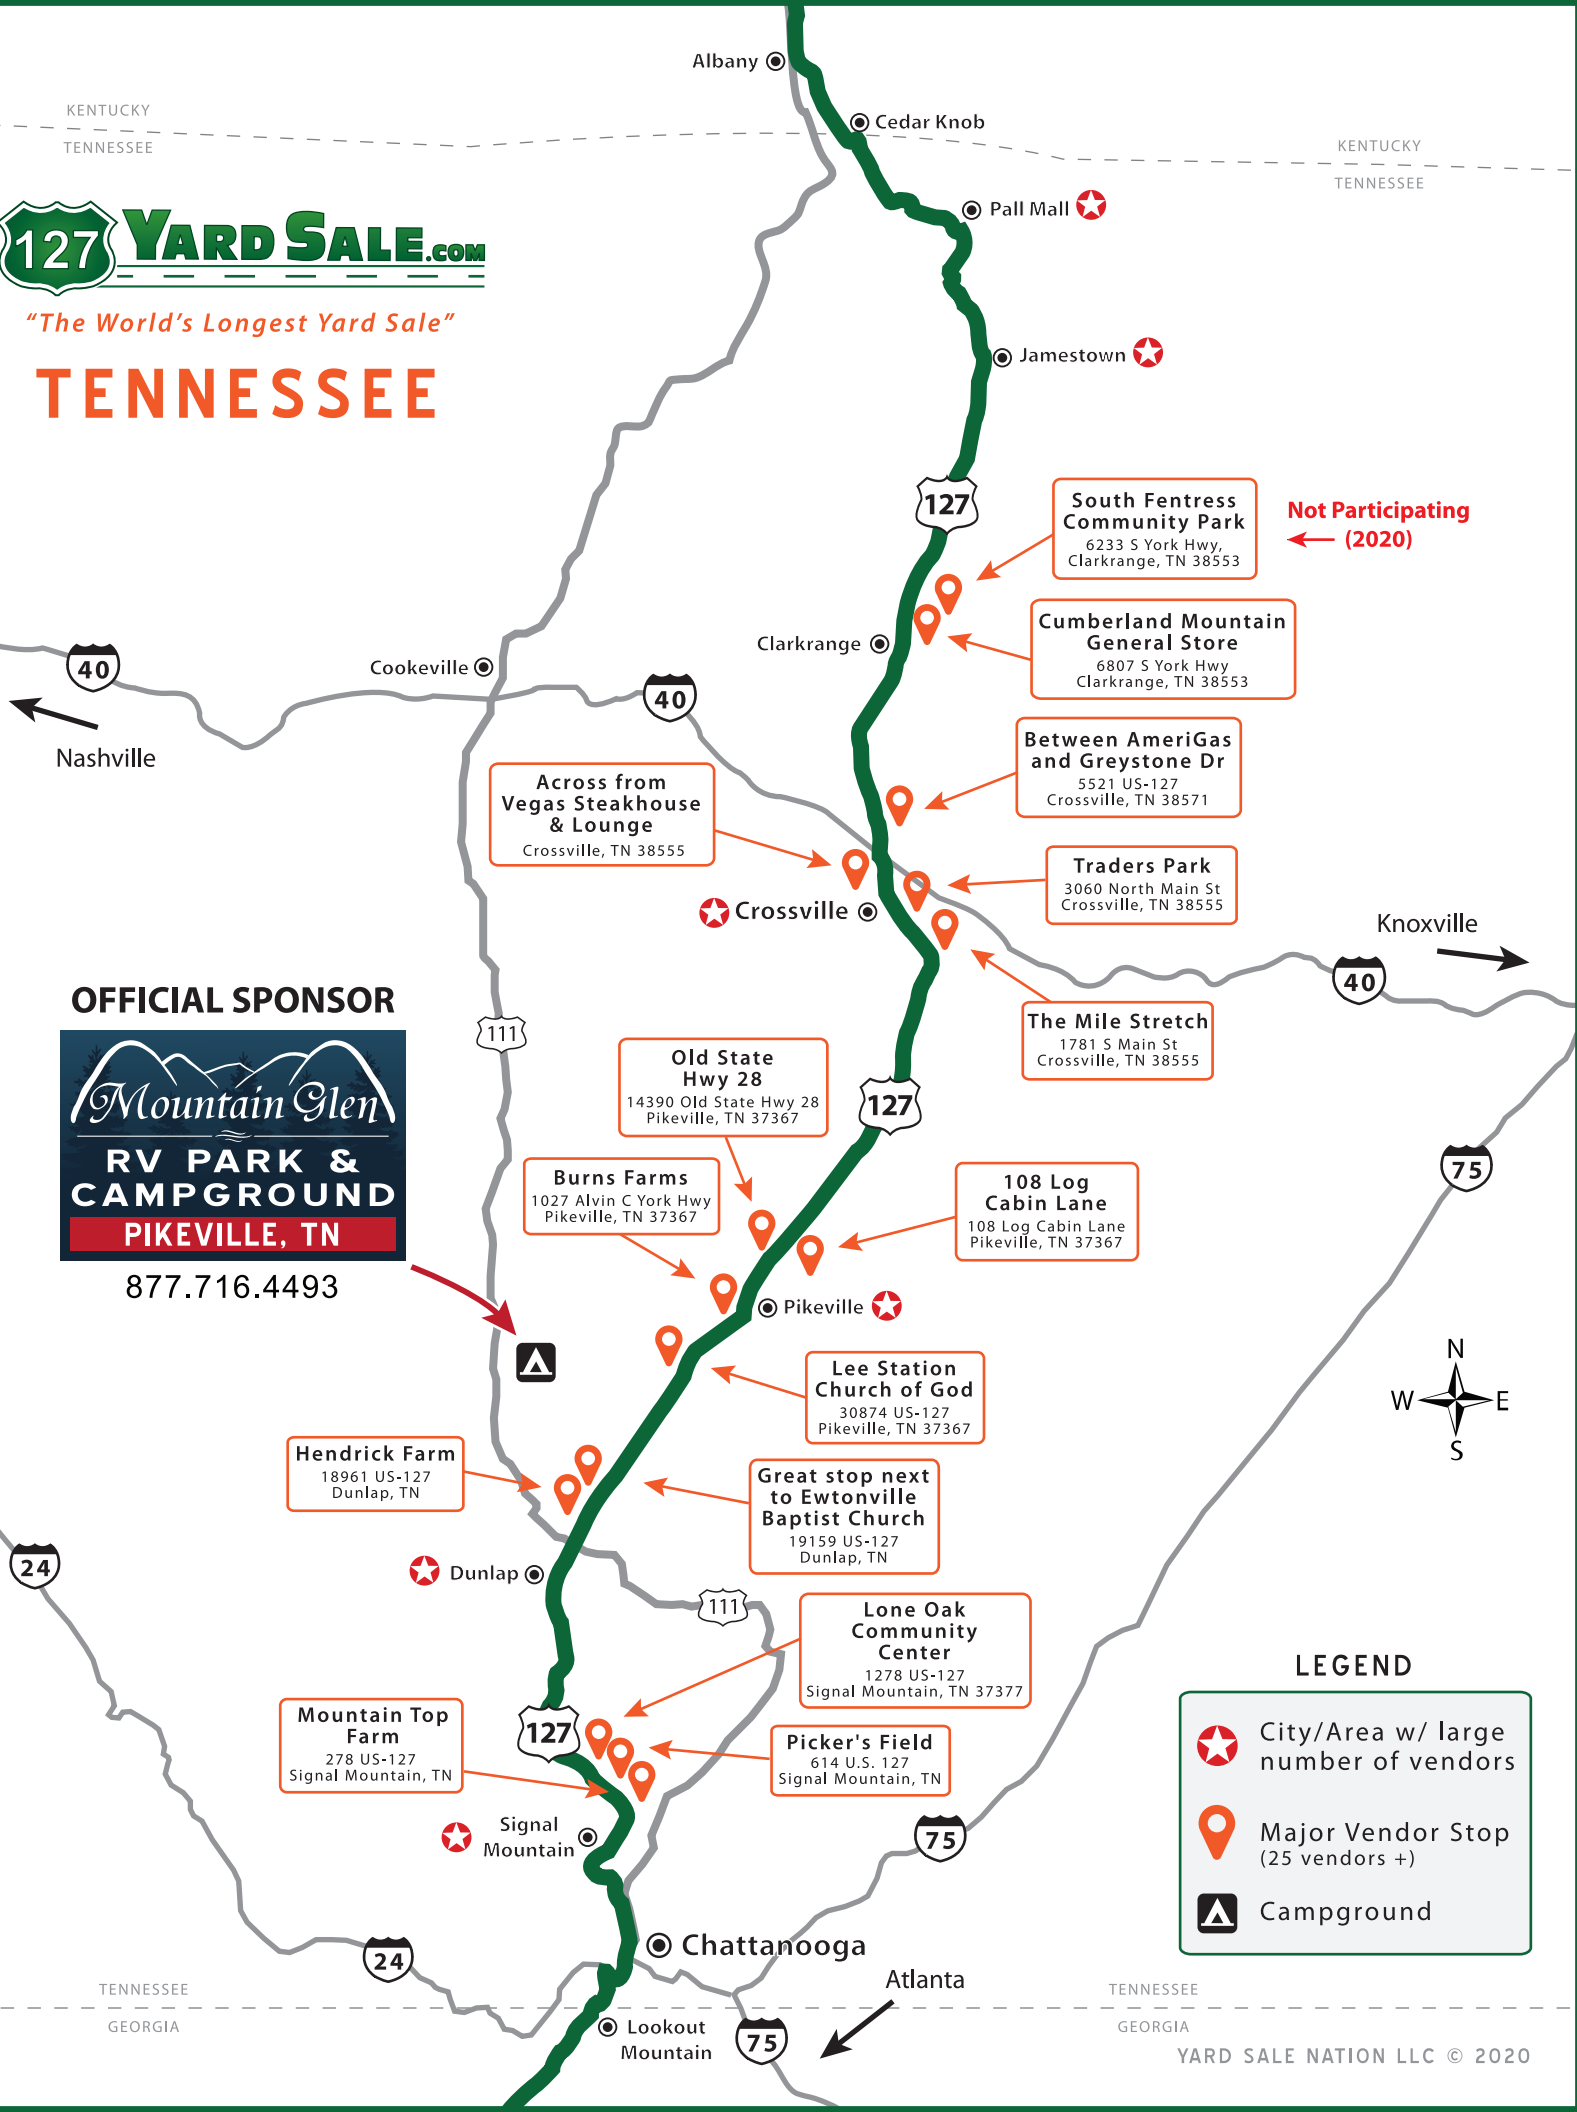

South Fentress Community Park
6233 S York Hwy,
Clarkrange, TN 38553

**Not Participating
(2020)**

Cumberland Mountain General Store
6807 S York Hwy
Clarkrange, TN 38553

Between AmeriGas and Greystone Dr
5521 US-127
Crossville, TN 38571

Traders Park
3060 North Main St
Crossville, TN 38555

The Mile Stretch
1781 S Main St
Crossville, TN 38555

Across from Vegas Steakhouse & Lounge
Crossville, TN 38555

Old State Hwy 28
14390 Old State Hwy 28
Pikeville, TN 37367

Burns Farms
1027 Alvin C York Hwy
Pikeville, TN 37367

108 Log Cabin Lane
108 Log Cabin Lane
Pikeville, TN 37367

Lee Station Church of God
30874 US-127
Pikeville, TN 37367

Hendrick Farm
18961 US-127
Dunlap, TN

Great stop next to Ewtonville Baptist Church
19159 US-127
Dunlap, TN

Lone Oak Community Center
1278 US-127
Signal Mountain, TN 37377

Mountain Top Farm
278 US-127
Signal Mountain, TN

Picker's Field
614 U.S. 127
Signal Mountain, TN

LEGEND

- City/Area w/ large number of vendors
- Major Vendor Stop (25 vendors +)
- Campground