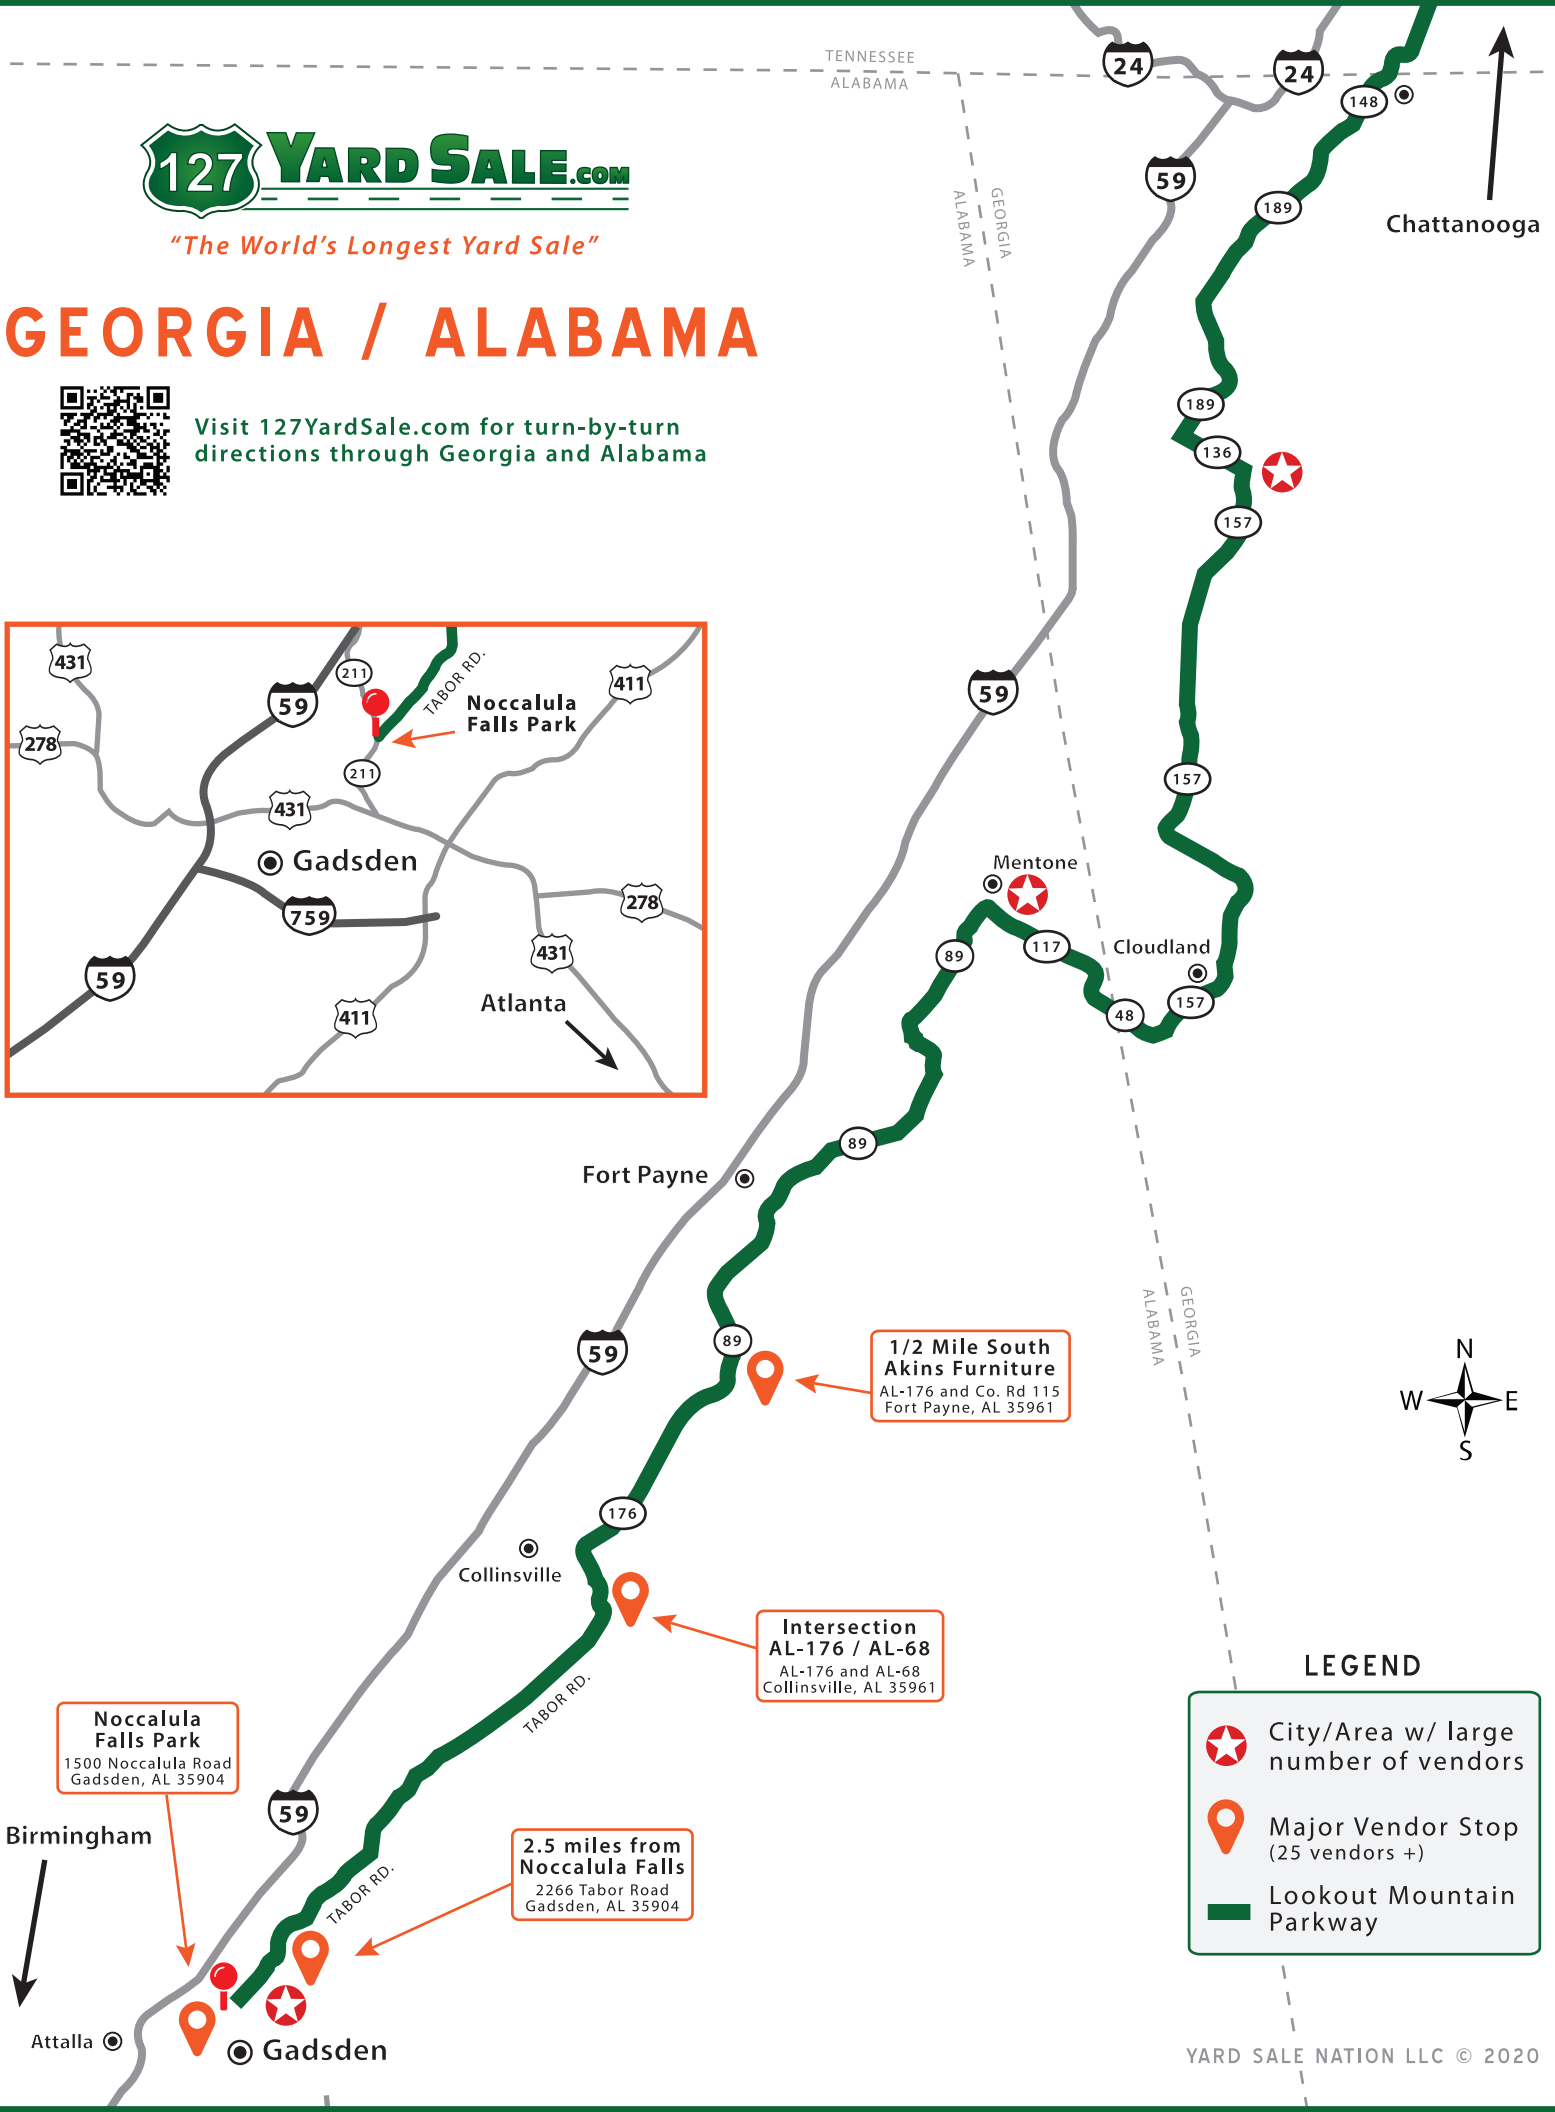

"The World's Longest Yard Sale"

# GEORGIA / ALABAMA

Visit [127YardSale.com](http://127YardSale.com) for turn-by-turn directions through Georgia and Alabama

**Noccoalula Falls Park**  
1500 Noccoalula Road  
Gadsden, AL 35904

**2.5 miles from Noccoalula Falls**  
2266 Tabor Road  
Gadsden, AL 35904

**1/2 Mile South Akins Furniture**  
AL-176 and Co. Rd 115  
Fort Payne, AL 35961

**Intersection AL-176 / AL-68**  
AL-176 and AL-68  
Collinsville, AL 35961

**LEGEND**

- City/Area w/ large number of vendors
- Major Vendor Stop (25 vendors +)
- Lookout Mountain Parkway