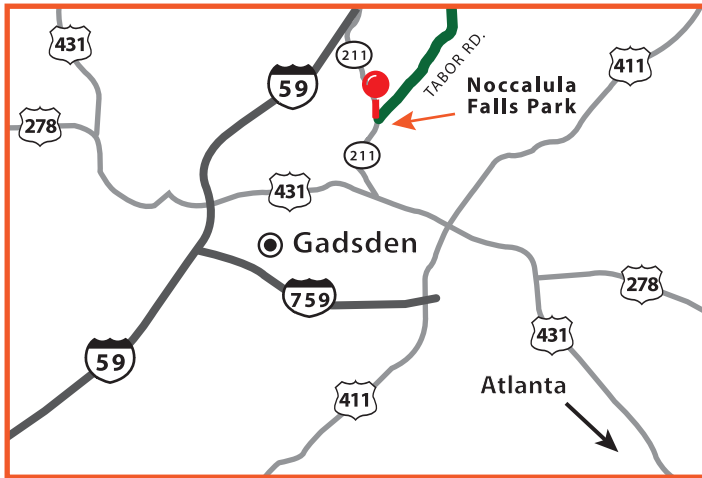

# GEORGIA / ALABAMA

Visit [127YardSale.com](http://127YardSale.com) for turn-by-turn directions through Georgia and Alabama

**Noccoalula Falls Park**  
1500 Noccoalula Road  
Gadsden, AL 35904

**2.5 miles from Noccoalula Falls**  
2266 Tabor Road  
Gadsden, AL 35904

**1/2 Mile South Akins Furniture**  
AL-176 and Co. Rd 115  
Fort Payne, AL 35961

**Intersection AL-176 / AL-68**  
AL-176 and AL-68  
Collinsville, AL 35961

**LEGEND**

- City/Area w/ large number of vendors
- Major Vendor Stop (25 vendors +)
- Lookout Mountain Parkway