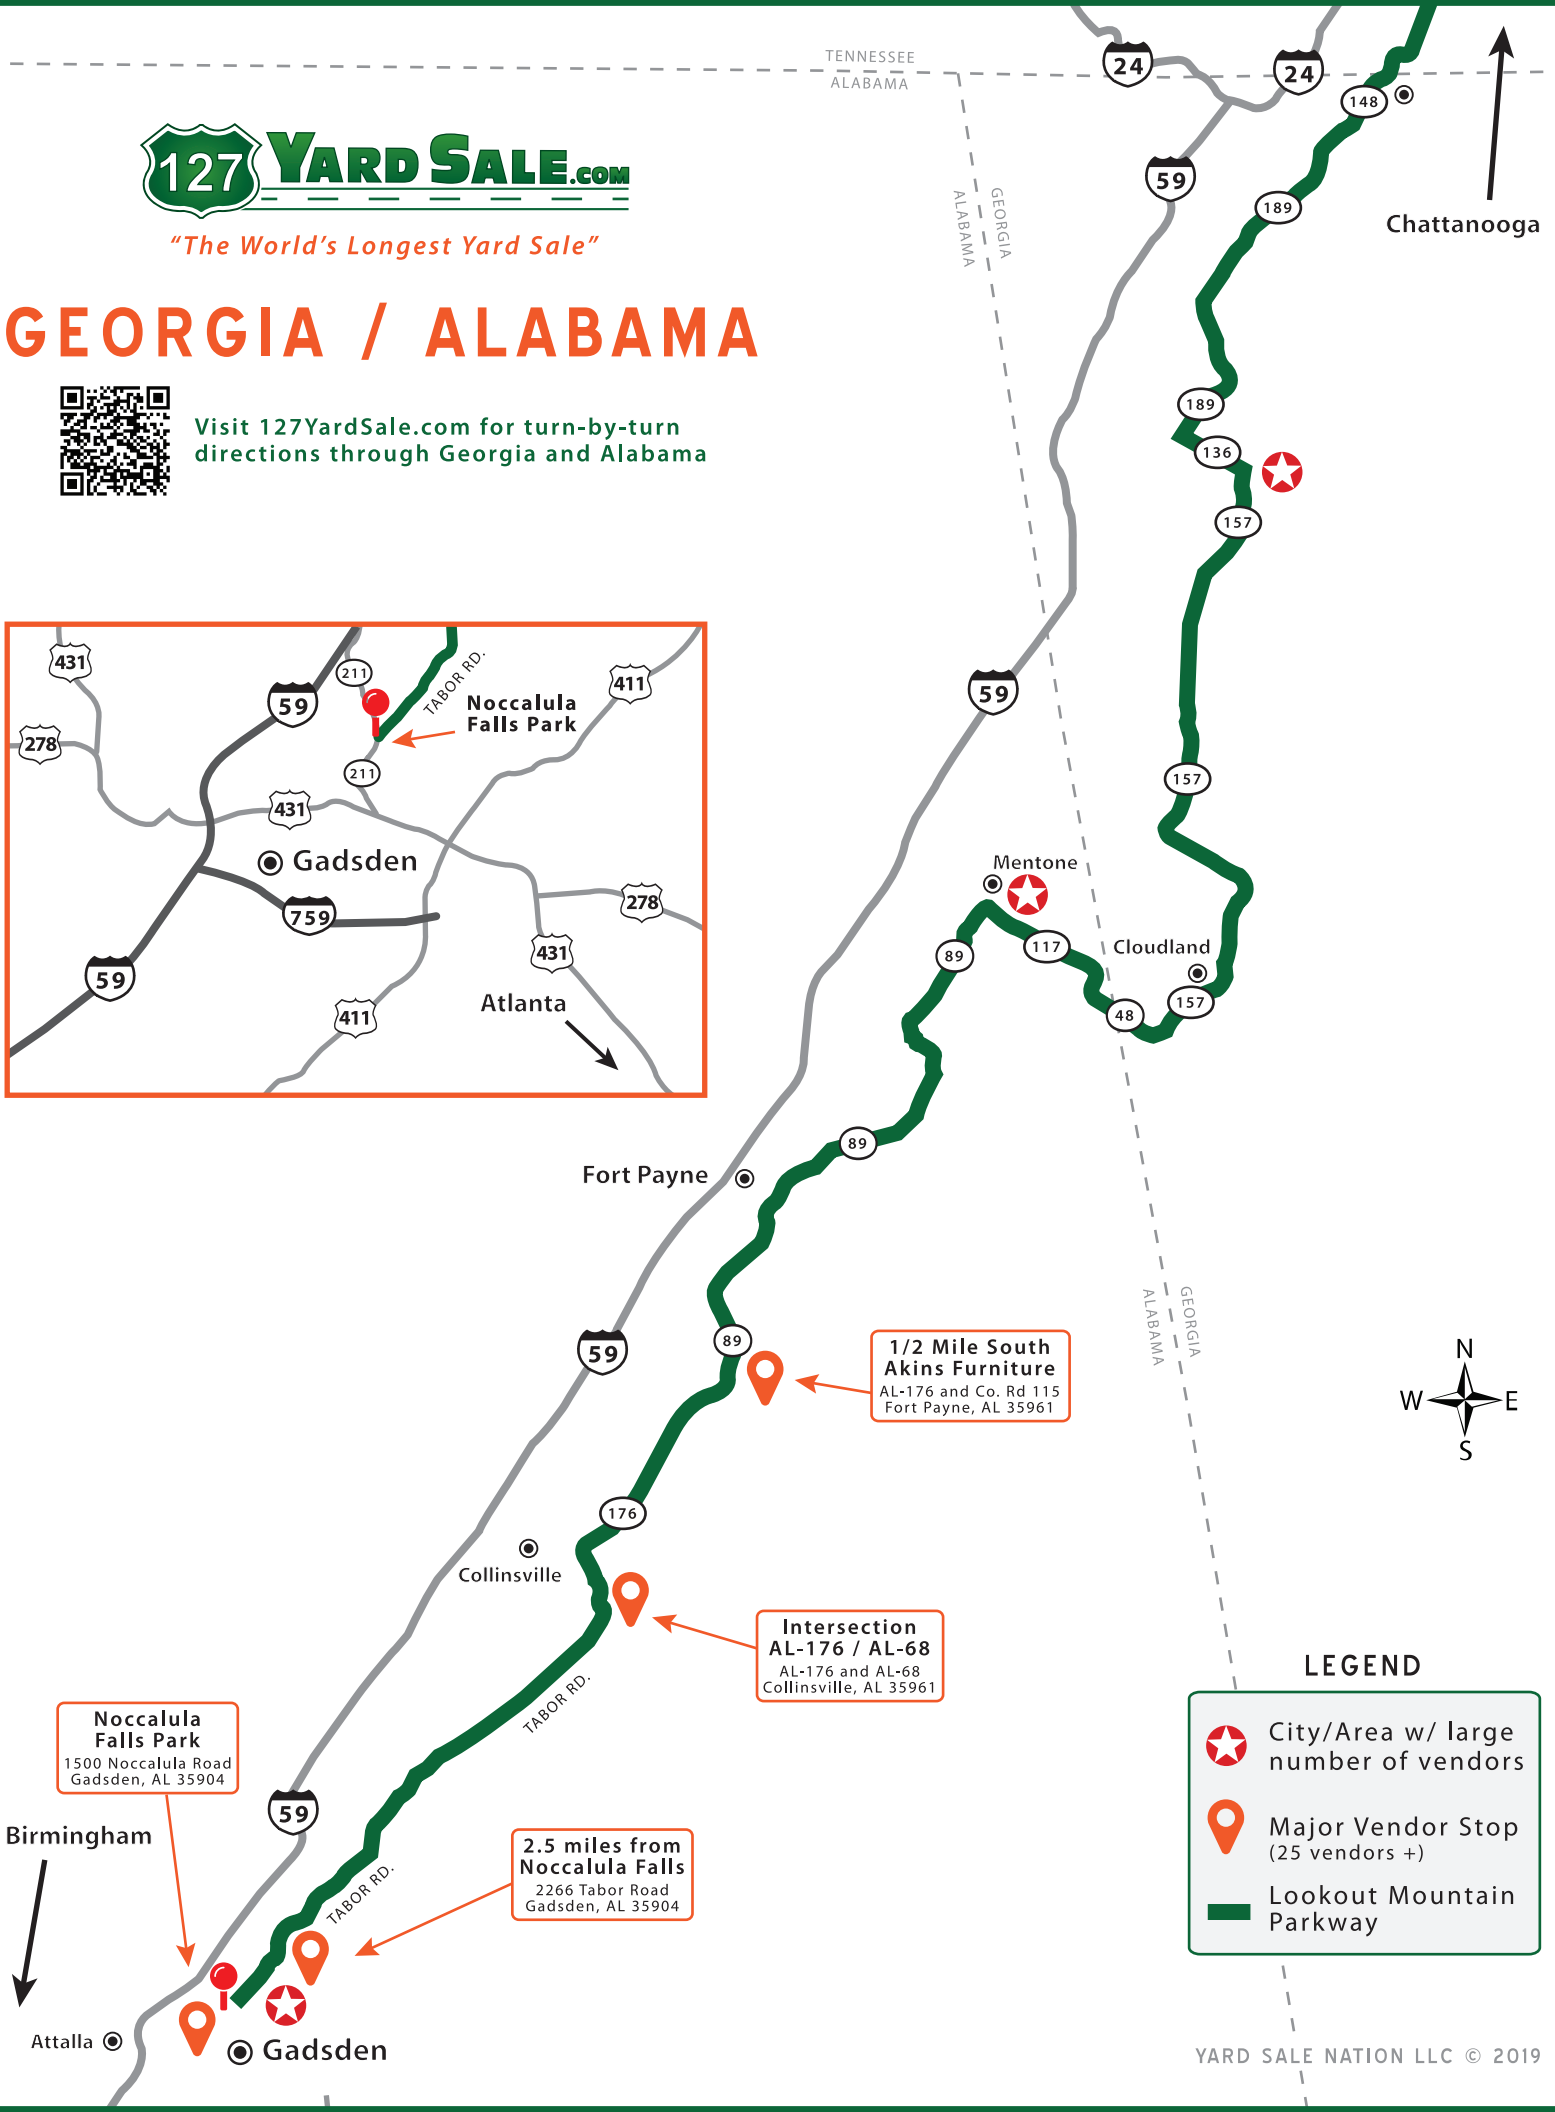

"The World's Longest Yard Sale"

GEORGIA / ALABAMA

Visit 127YardSale.com for turn-by-turn directions through Georgia and Alabama

Noccoalula Falls Park
1500 Noccoalula Road
Gadsden, AL 35904

2.5 miles from Noccoalula Falls
2266 Tabor Road
Gadsden, AL 35904

1/2 Mile South Akins Furniture
AL-176 and Co. Rd 115
Fort Payne, AL 35961

Intersection AL-176 / AL-68
AL-176 and AL-68
Collinsville, AL 35961

LEGEND

- City/Area w/ large number of vendors
- Major Vendor Stop (25 vendors +)
- Lookout Mountain Parkway