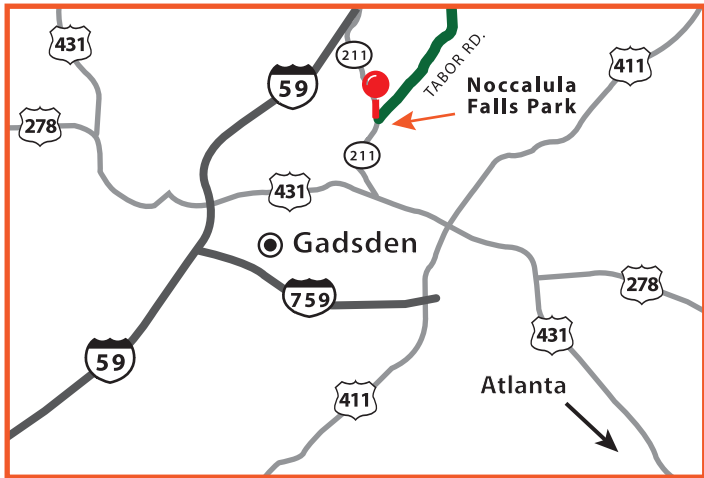

"The World's Longest Yard Sale"

GEORGIA / ALABAMA

Visit 127YardSale.com for turn-by-turn directions through Georgia and Alabama

Noccoalula Falls Park
1500 Noccoalula Road
Gadsden, AL 35904

2.5 miles from Noccoalula Falls
2266 Tabor Road
Gadsden, AL 35904

1/2 Mile South Akins Furniture
AL-176 and Co. Rd 115
Fort Payne, AL 35961

Intersection AL-176 / AL-68
AL-176 and AL-68
Collinsville, AL 35961

LEGEND

- City/Area w/ large number of vendors
- Major Vendor Stop (25 vendors +)
- Lookout Mountain Parkway