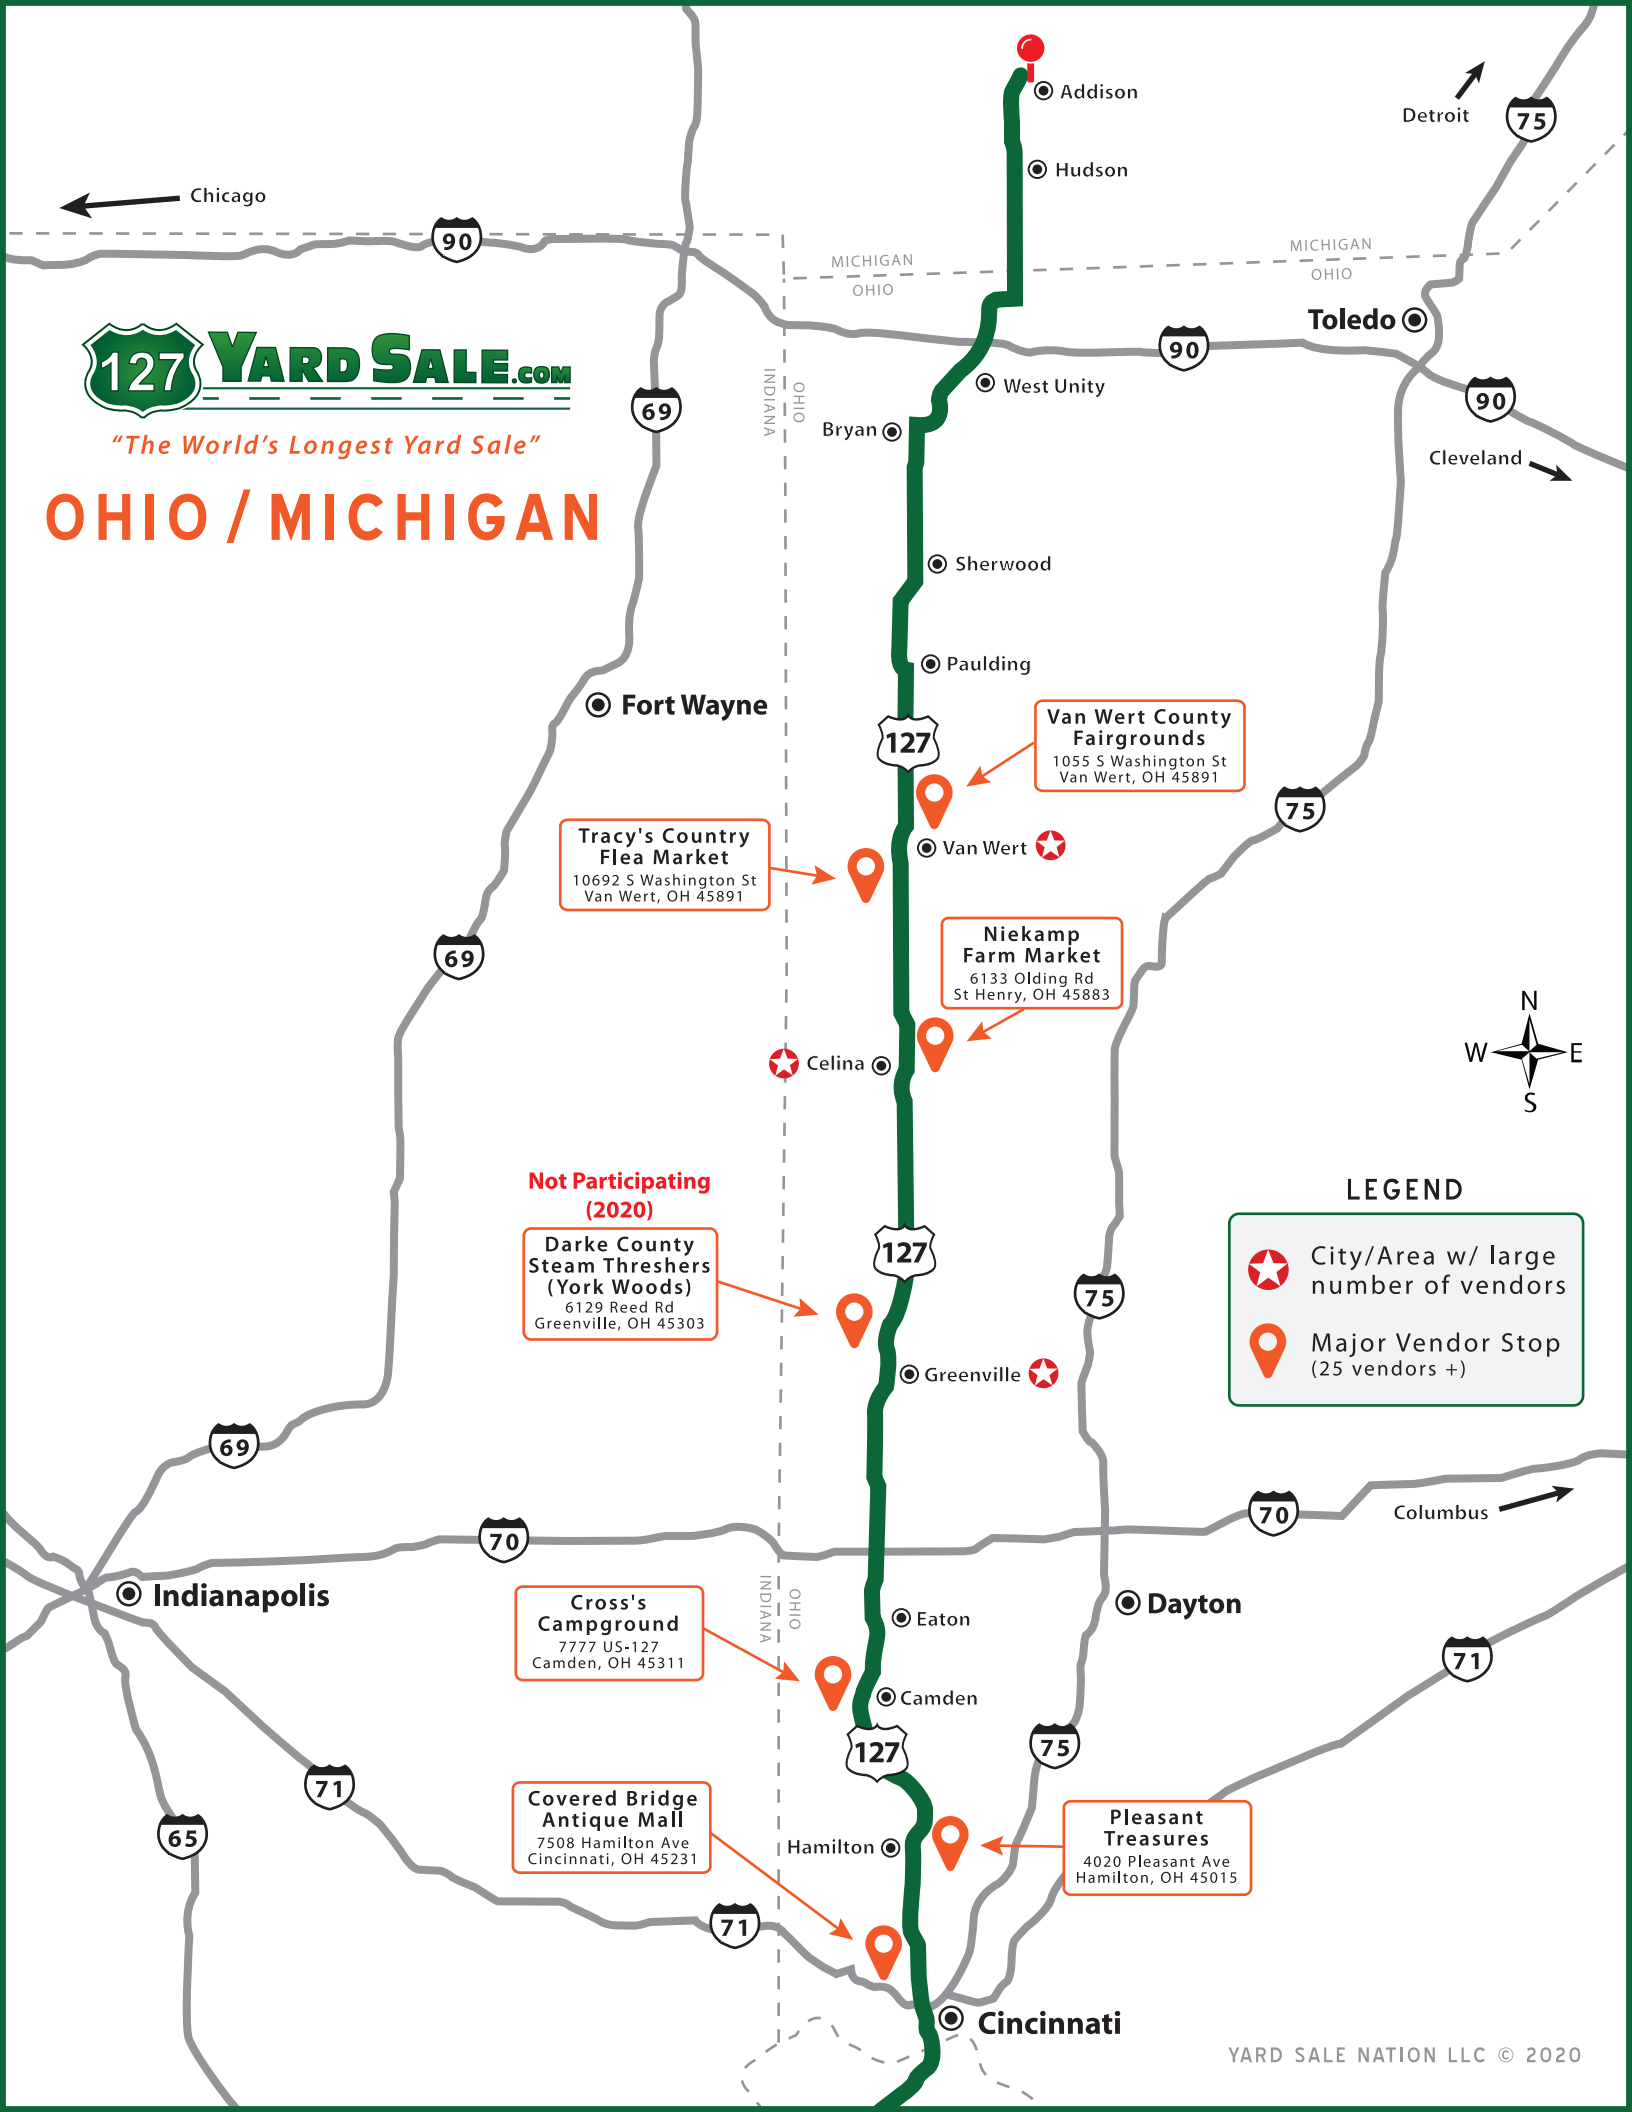

"The World's Longest Yard Sale"

OHIO / MICHIGAN

Tracy's Country Flea Market
10692 S Washington St
Van Wert, OH 45891

Van Wert County Fairgrounds
1055 S Washington St
Van Wert, OH 45891

Niekamp Farm Market
6133 Olding Rd
St Henry, OH 45883

Pleasant Treasures
4020 Pleasant Ave
Hamilton, OH 45015

LEGEND

- City/Area w/ large number of vendors
- Major Vendor Stop (25 vendors +)

"The World's Longest Yard Sale"

KENTUCKY

Indianapolis

Cincinnati

Covington

Florence

Union

Glencoe

Owenton

Frankfort

Lawrenceburg

Salvisa

Harrodsburg

- City/Area w/ large number of vendors
- Major Vendor Stop (25 vendors +)
- Campground

"The World's Longest Yard Sale"

GEORGIA / ALABAMA

Visit 127YardSale.com for turn-by-turn directions through Georgia and Alabama