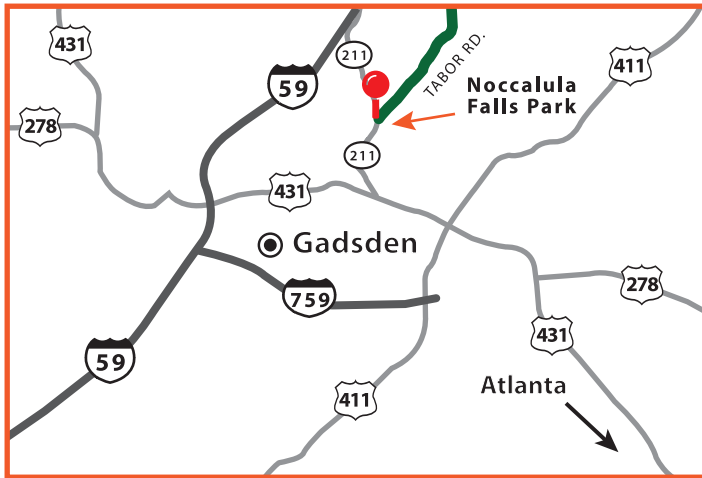

Lone Oak Community Center
1278 US-127
Signal Mountain, TN 37377

Picker's Field
614 U.S. 127
Signal Mountain, TN

Hendrick Farm
18961 US-127
Dunlap, TN

Mountain Top Farm
278 US-127
Signal Mountain, TN

LEGEND

- City/Area w/ large number of vendors
- Major Vendor Stop (25 vendors +)
- Campground

"The World's Longest Yard Sale"

GEORGIA / ALABAMA

Visit 127YardSale.com for turn-by-turn directions through Georgia and Alabama

1/2 Mile South Akins Furniture
AL-176 and Co. Rd 115
Fort Payne, AL 35961

Intersection AL-176 / AL-68
AL-176 and AL-68
Collinsville, AL 35961

2.5 miles from Noccoalula Falls
2266 Tabor Road
Gadsden, AL 35904