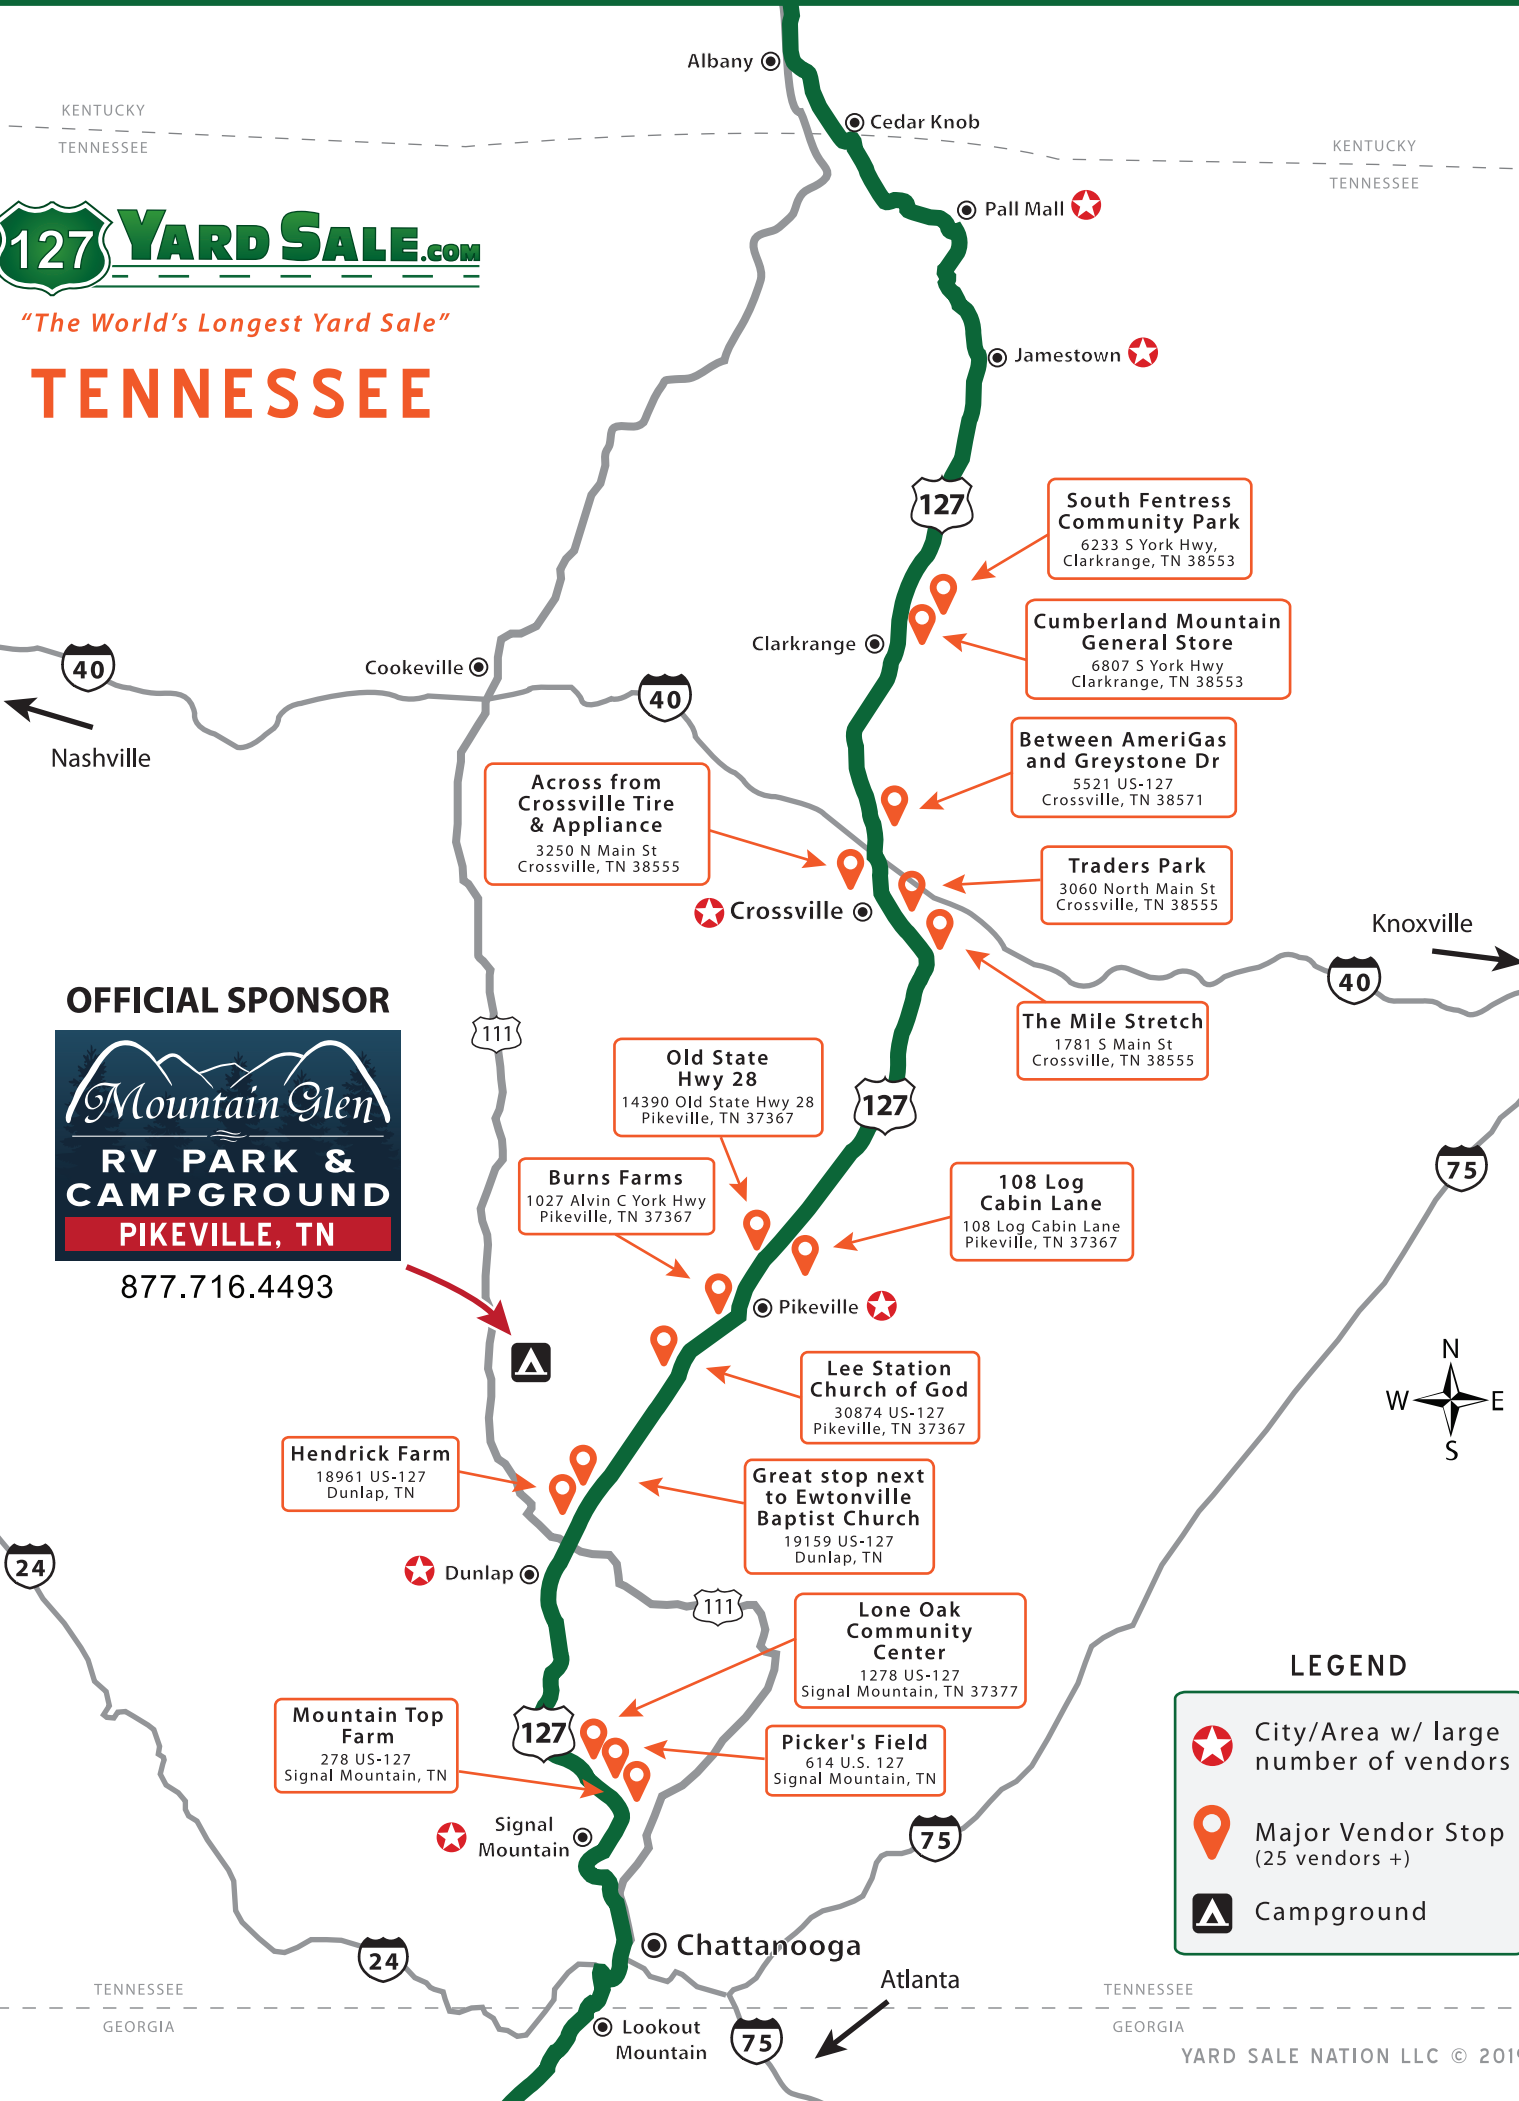

South Fentress Community Park
6233 S York Hwy,
Clarkrange, TN 38553

Cumberland Mountain General Store
6807 S York Hwy
Clarkrange, TN 38553

Between AmeriGas and Greystone Dr
5521 US-127
Crossville, TN 38571

Traders Park
3060 North Main St
Crossville, TN 38555

The Mile Stretch
1781 S Main St
Crossville, TN 38555

Old State Hwy 28
14390 Old State Hwy 28
Pikeville, TN 37367

Burns Farms
1027 Alvin C York Hwy
Pikeville, TN 37367

108 Log Cabin Lane
108 Log Cabin Lane
Pikeville, TN 37367

Lee Station Church of God
30874 US-127
Pikeville, TN 37367

Hendrick Farm
18961 US-127
Dunlap, TN

Great stop next to Ewtonville Baptist Church
19159 US-127
Dunlap, TN

Lone Oak Community Center
1278 US-127
Signal Mountain, TN 37377

Mountain Top Farm
278 US-127
Signal Mountain, TN

Picker's Field
614 U.S. 127
Signal Mountain, TN

LEGEND

- City/Area w/ large number of vendors
- Major Vendor Stop (25 vendors +)
- Campground