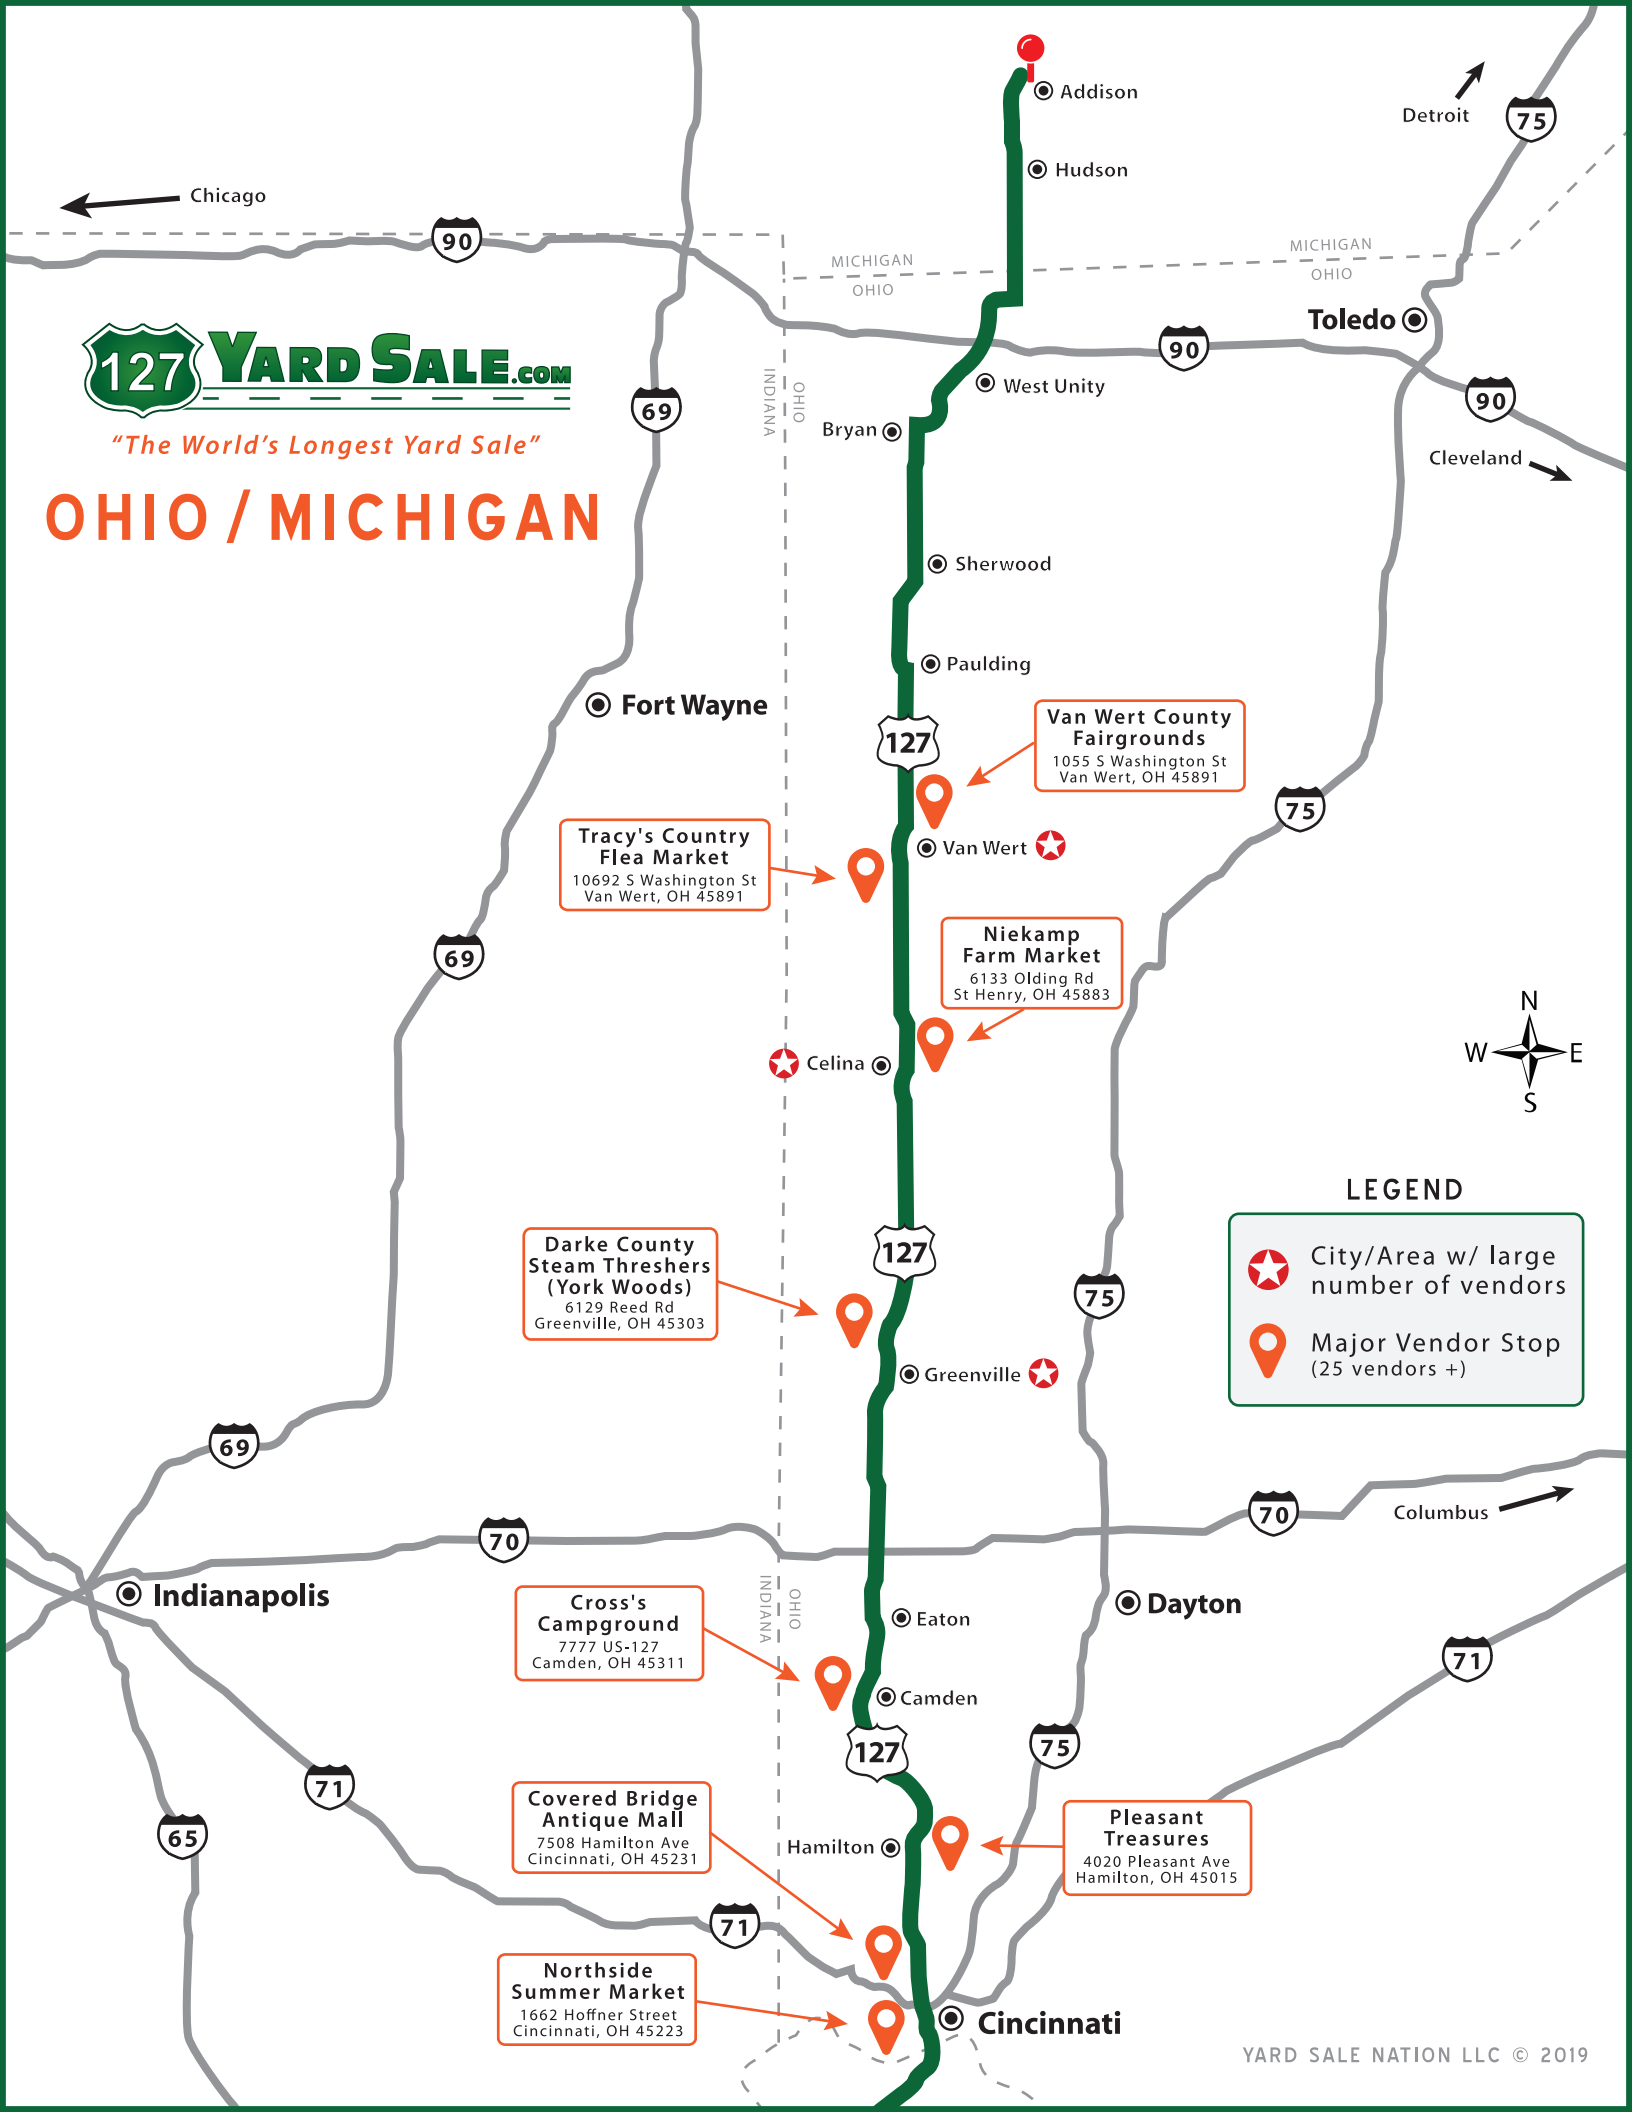

"The World's Longest Yard Sale"

OHIO / MICHIGAN

Tracy's Country Flea Market
10692 S Washington St
Van Wert, OH 45891

Van Wert County Fairgrounds
1055 S Washington St
Van Wert, OH 45891

Niekamp Farm Market
6133 Olding Rd
St Henry, OH 45883

Pleasant Treasures
4020 Pleasant Ave
Hamilton, OH 45015

LEGEND

- City/Area w/ large number of vendors
- Major Vendor Stop (25 vendors +)

KENTUCKY

Indianapolis

Cincinnati

Covington

Florence

Junction City

Danville

Central Kentucky Ag/Expo Center
678 S Wilson Wilkinson Blvd
Liberty, KY 42539

Liberty

LEGEND

- City/Area w/ large number of vendors
- Major Vendor Stop (25 vendors +)

Russell Springs

Junction of 90 and 127
186 KY Hwy 90w
Albany, KY 42602

Chattanooga

LEGEND

- City/Area w/ large number of vendors
- Major Vendor Stop (25 vendors +)
- Lookout Mountain Parkway