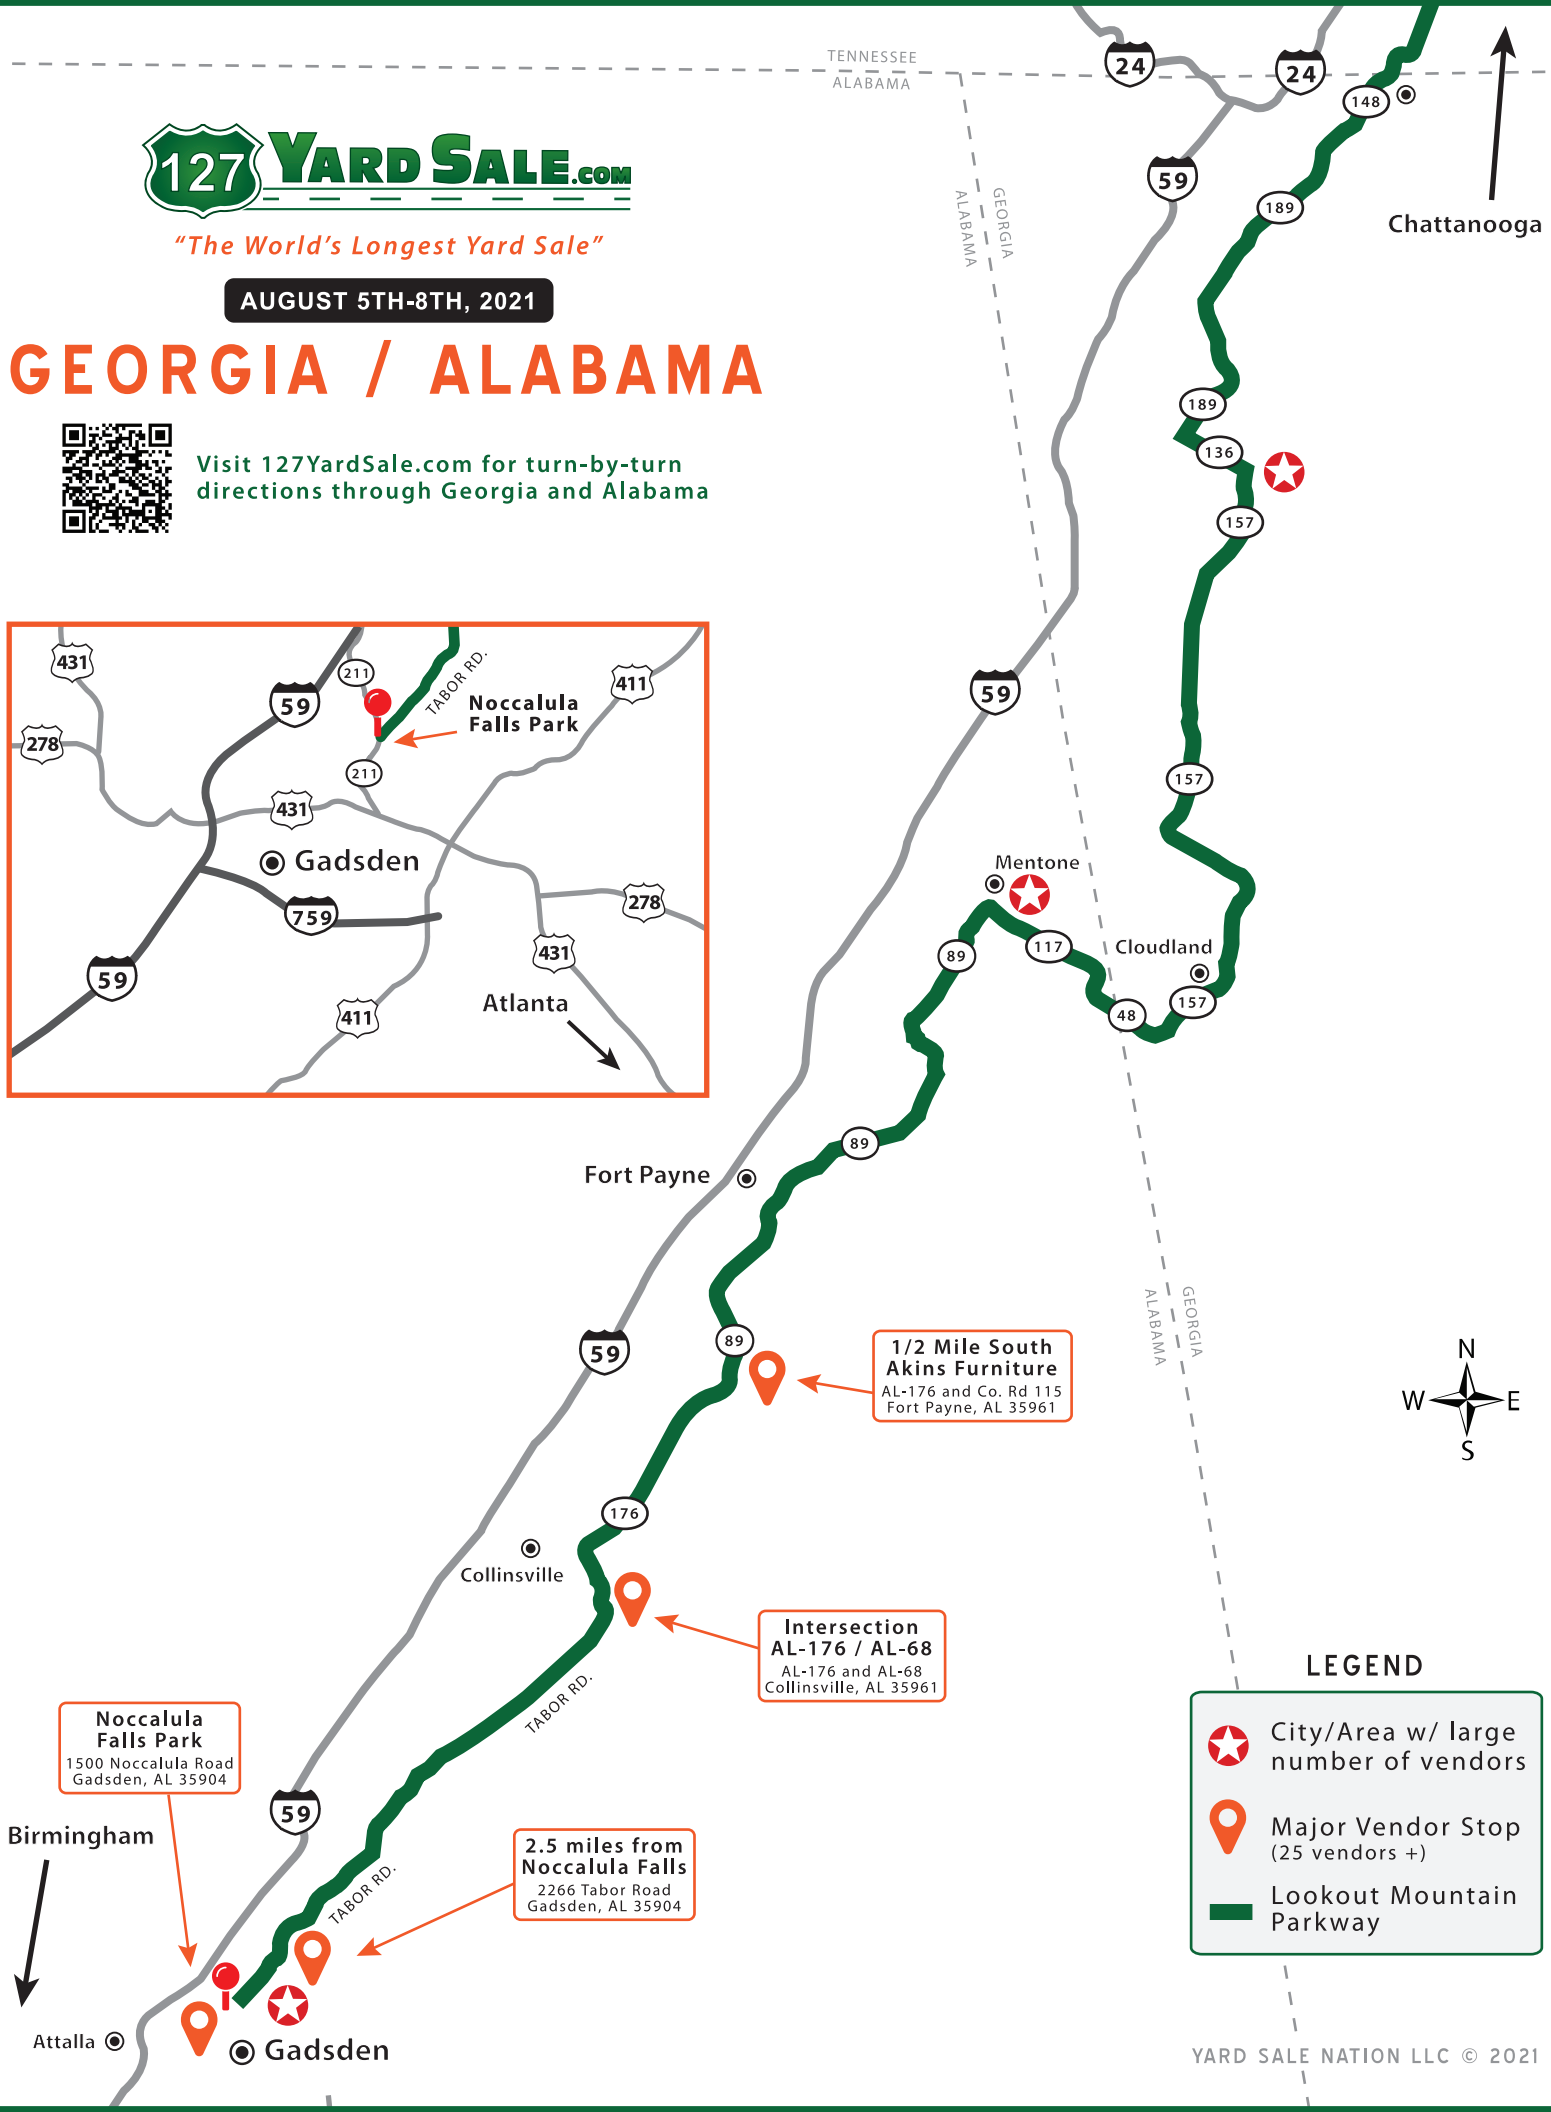

"The World's Longest Yard Sale"

AUGUST 5TH-8TH, 2021

GEORGIA / ALABAMA

Visit 127YardSale.com for turn-by-turn directions through Georgia and Alabama

Noccoalula Falls Park
1500 Noccoalula Road
Gadsden, AL 35904

2.5 miles from Noccoalula Falls
2266 Tabor Road
Gadsden, AL 35904

1/2 Mile South Akins Furniture
AL-176 and Co. Rd 115
Fort Payne, AL 35961

Intersection AL-176 / AL-68
AL-176 and AL-68
Collinsville, AL 35961

LEGEND

- City/Area w/ large number of vendors
- Major Vendor Stop (25 vendors +)
- Lookout Mountain Parkway